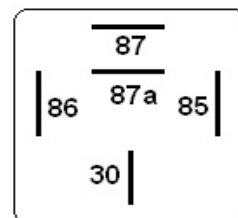

For bulk orders remove the "BP" from the front of the part number eg, to order a flasher from BPFL3, order the part number "FL3"