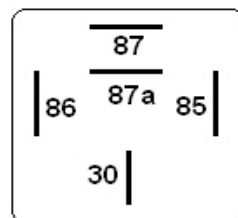

For bulk orders remove the "BP" from the front of the part number eg, to order a flasher from BPFL3, order the part number "FL3"