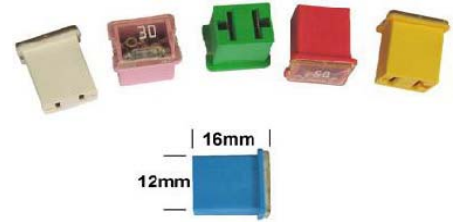

FUSE LINKS IN BLISTER PACKS

PART NUMBER   CARD No   DESCRIPTION

Page 2 of 2

JCASE

PART NUMBER	CARD No	DESCRIPTION
BPFLFS20	S401	1 x FUSE LINK FEMALE SHORT 20 amp
BPFLFS25	S402	1 x FUSE LINK FEMALE SHORT 25 amp
BPFLFS30	S403	1 x FUSE LINK FEMALE SHORT 30 amp
BPFLFS40	S404	1 x FUSE LINK FEMALE SHORT 40 amp
BPFLFS50	S405	1 x FUSE LINK FEMALE SHORT 50 amp
BPFLFS60	S406	1 X FUSE LINK FEMALE SHORT 60 amp

NEW 2017