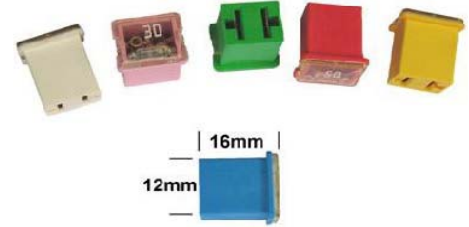

FUSE LINKS IN BLISTER PACKS

PART NUMBER   CARD No   DESCRIPTION

Page 2 of 2

JCASE

BPFLFS20	S401	1 x FUSE LINK FEMALE SHORT 20 amp
BPFLFS25	S402	1 x FUSE LINK FEMALE SHORT 25 amp
BPFLFS30	S403	1 x FUSE LINK FEMALE SHORT 30 amp
BPFLFS40	S404	1 x FUSE LINK FEMALE SHORT 40 amp
BPFLFS50	S405	1 x FUSE LINK FEMALE SHORT 50 amp
BPFLFS60	S406	1 X FUSE LINK FEMALE SHORT 60 amp

NEW 2017