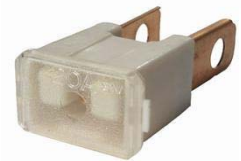

# FUSE LINKS IN BLISTER PACKS

**PART NUMBER      CARD No      DESCRIPTION**

**ANGLE LEGS**

BPFLA20	M46	1 x FUSE LINK ANGLED LEGS 20 amp WHITE
BPFLA30	M47	1 x FUSE LINK ANGLED LEGS 30 amp PINK
BPFLA40	M48	1 x FUSE LINK ANGLED LEGS 40 amp GREEN
BPFLA50	M49	1 x FUSE LINK ANGLED LEGS 50 amp RED
BPFLA60	M50	1 x FUSE LINK ANGLED LEGS 60 amp YELLOW
BPFLA80	M51	1 x FUSE LINK ANGLED LEGS 80 amp BLACK
BPFLA100	M45	1 x FUSE LINK ANGLED LEGS 100 amp BLUE

**100 amp BLUE**

**FEMALE**

BPFLF20	S74	1 x FUSE LINK FEMALE 20 amp WHITE
BPFLF30	S49	1 x FUSE LINK FEMALE 30 amp PINK
BPFLF40	S51	1 x FUSE LINK FEMALE 40 amp GREEN
BPFLF50	S76	1 x FUSE LINK FEMALE 50 amp RED
BPFLF60	S53	1 x FUSE LINK FEMALE 60 amp YELLOW
BPFLF70	S120	1 x FUSE LINK FEMALE 70 amp BROWN
BPFLF80	S70	1 x FUSE LINK FEMALE 80 amp BLACK
BPFLF100	S78	1 x FUSE LINK FEMALE 100 amp BLUE
BPFLF120	S111	1 x FUSE LINK FEMALE 120 amp GREY or BROWN

**100 amp BLUE**

**MALE**

BPFLM20	S79	1 x FUSE LINK MALE 20 amp WHITE
BPFLM30	S50	1 x FUSE LINK MALE 30 amp PINK
BPFLM40	S52	1 x FUSE LINK MALE 40 amp GREEN
BPFLM50	S80	1 x FUSE LINK MALE 50 amp RED
BPFLM60	S54	1 x FUSE LINK MALE 60 amp YELLOW
BPFLM70	S121	1 x FUSE LINK MALE 70 amp BROWN
BPFLM80	S69	1 x FUSE LINK MALE 80 amp BLACK
BPFLM100	S75	1 x FUSE LINK MALE 100 amp BLUE
BPFLM120	S134	1 x FUSE LINK MALE 120 amp GREY or BROWN

**100 amp BLUE**

**MINI FEMALE TYPE I**

BPFLFM20	S523	1 x FUSE LINK FEMALE MINI SERIES I 20 amp LIGHT BLUE or WHITE
BPFLFM30	S524	1 x FUSE LINK FEMALE MINI SERIES I 30 amp PINK
BPFLFM40	S525	1 x FUSE LINK FEMALE MINI SERIES I 40 amp GREEN
BPFLFM50	S526	1 x FUSE LINK FEMALE MINI SERIES I 50 amp RED
BPFLFM60	S527	1 x FUSE LINK FEMALE MINI SERIES I 60 amp YELLOW
BPFLFM70	S528	1 x FUSE LINK FEMALE MINI SERIES I 70 amp BROWN
BPFLFM80	S529	1 x FUSE LINK FEMALE MINI SERIES I 80 amp BLACK
BPFLFM100	S530	1 x FUSE LINK FEMALE MINI SERIES I 100 amp BLUE
BPFLFM120	S535	1 x FUSE LINK FEMALE MINI SERIES I 120 amp GREY or BROWN