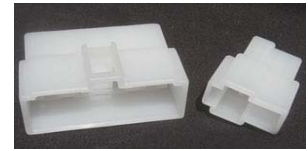

# CONNECTORS IN BLISTER PACKS

PART NUMBER	CARD No	DESCRIPTION
<b>CONNECTOR SETS</b>		
BP1QSS	S493	1 WAY CONNECTOR SET, 2 HOUSINGS WITH TERMINALS
BP2QSS	S494	2 WAY CONNECTOR SET, 2 HOUSINGS WITH TERMINALS
BP3QSS	S495	3 WAY CONNECTOR SET, 2 HOUSINGS WITH TERMINALS
BP4QSS	S496	4 WAY CONNECTOR SET, 2 HOUSINGS WITH TERMINALS
BP6QSS	M5	6 WAY CONNECTOR SET, 2 HOUSINGS WITH TERMINALS
BP8QSS	M6	8 WAY CONNECTOR SET, 2 HOUSINGS WITH TERMINALS
BPFL1S	S497	1 WAY FUSIBLE LINK SET, 2 HOUSINGS WITH TERMINALS
BPFL2S	S498	2 WAY FUSIBLE LINK SET, 2 HOUSINGS WITH TERMINALS

Page 1 of 2

<b>ALLIGATOR CLIPS</b>		
BPAC1	S115	2 ALLIGATOR CLIPS 35mm 2 AMP BLACK AND RED
BPAC2	S67	2 ALLIGATOR CLIPS 42mm 3 AMP BLACK AND RED
BPAC3	S68	2 ALLIGATOR CLIPS 20mm 5 AMP BLACK AND RED
BPAC4	M43	2 ALLIGATOR CLIPS 68mm 10 AMP BLACK AND RED
BPAC5	M52	2 ALLIGATOR CLIPS 80mm 20 AMP BLACK AND RED
BPAC6	L6	2 ALLIGATOR CLIPS 85mm 30 AMP BLACK AND RED