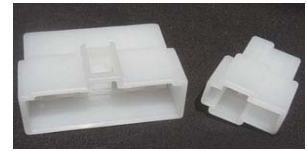

# CONNECTORS IN BLISTER PACKS

PART NUMBER	CARD No	DESCRIPTION
<b>CONNECTOR SETS</b>		
BP1QSS	S493	1 WAY CONNECTOR SET, 2 HOUSINGS WITH TERMINALS
BP2QSS	S494	2 WAY CONNECTOR SET, 2 HOUSINGS WITH TERMINALS
BP3QSS	S495	3 WAY CONNECTOR SET, 2 HOUSINGS WITH TERMINALS
BP4QSS	S496	4 WAY CONNECTOR SET, 2 HOUSINGS WITH TERMINALS
BP6QSS	M5	6 WAY CONNECTOR SET, 2 HOUSINGS WITH TERMINALS
BP8QSS	M6	8 WAY CONNECTOR SET, 2 HOUSINGS WITH TERMINALS
BPFL1S	S497	1 WAY FUSIBLE LINK SET, 2 HOUSINGS WITH TERMINALS
BPFL2S	S498	2 WAY FUSIBLE LINK SET, 2 HOUSINGS WITH TERMINALS

Page 1 of 2

<b>ALLIGATOR CLIPS</b>		
BPAC1	S115	2 ALLIGATOR CLIPS 35mm 2 AMP BLACK AND RED
BPAC2	S67	2 ALLIGATOR CLIPS 42mm 3 AMP BLACK AND RED
BPAC3	S68	2 ALLIGATOR CLIPS 20mm 5 AMP BLACK AND RED
BPAC4	M43	2 ALLIGATOR CLIPS 68mm 10 AMP BLACK AND RED
BPAC5	M52	2 ALLIGATOR CLIPS 80mm 20 AMP BLACK AND RED
BPAC6	L6	2 ALLIGATOR CLIPS 85mm 30 AMP BLACK AND RED